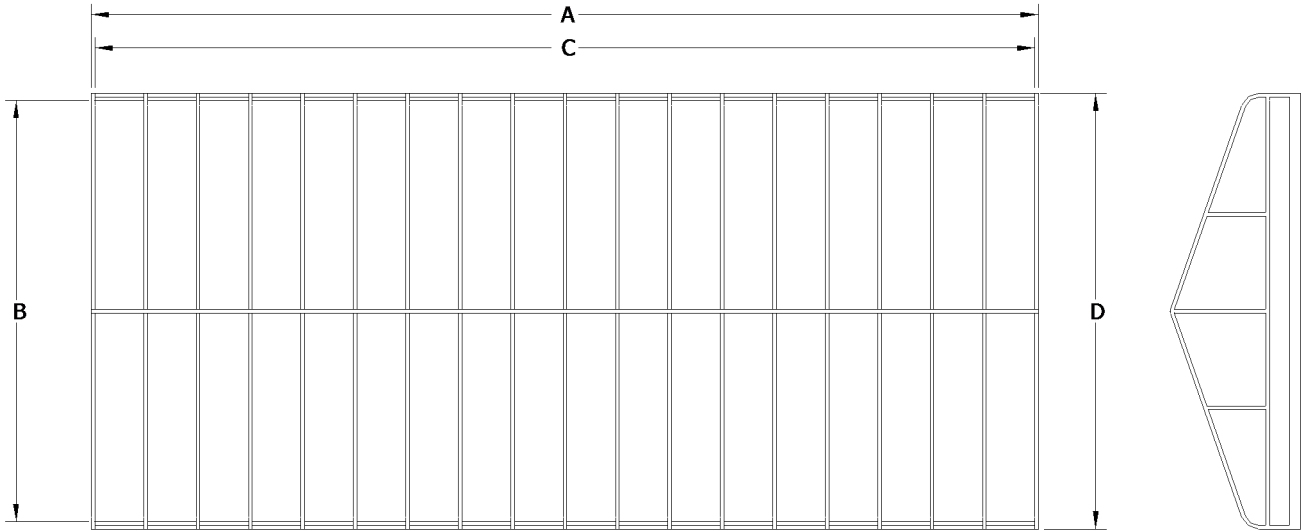

Attn: \_\_\_\_\_

**Pier Pleasure® Frame  
Specification Sheet**

**\*ALL MEASUREMENTS (±1")**

PART NO.	SIZE	OVERALL LENGTH "A"	INSIDE WIDTH "B"	SIDE RAIL LENGTH "C"	OUTSIDE WIDTH "D"
PP1400096	14' X 96"	14'	96"	13' 8"	100"
PP1600096	16' X 96"	16'	96"	15' 8"	100"
PP1800096	18' X 96"	18'	96"	17' 8"	100"
PP2000096	20' X 96"	20'	96"	19' 8"	100"
PP2200096	22' X 96"	22'	96"	21' 8"	100"
PP1800108	18' X 108"	18'	108"	17' 8"	112"
PP2000108	20' X 108"	20'	108"	19' 8"	112"
PP2200108	22' X 108"	22'	108"	21' 8"	112"
PP2400108	24' X 108"	24'	108"	23' 8"	112"
PP2600108	26' X 108"	26'	108"	25' 8"	112"
PP1200114	12' X 114"	12'	114"	11' 8"	118"
PP1400114	14' X 114"	14'	114"	13' 8"	118"
PP2200114	22' X 114"	22'	114"	21' 8"	118"
PP2400114	24' X 114"	24'	114"	23' 8"	118"
PP2600114	26' X 114"	26'	114"	25' 8"	118"
PP2800114	28' X 114"	28'	114"	27' 8"	118"
PP3000114	30' X 114"	30'	114"	29' 8"	118"
PP2400120	24' X 120"	24'	120"	23' 8"	124"
PP2600120	26' X 120"	26'	120"	25' 8"	124"
PP2800120	28' X 120"	28'	120"	27' 8"	124"
PP3000120	30' X 120"	30'	120"	29' 8"	124"
PP3200120	32' X 120"	32'	120"	31' 8"	124"
PP3400120	34' X 120"	34'	120"	33' 8"	124"

**ATTACHMENT**

Continuous bungee is strung through d-rings and hooked to aluminum flat bar via s-hooks.

STANDARD VALANCE: 12" VALANCE

**OUTSIDE DIMENSIONS**

- A \_\_\_\_\_ OVERALL LENGTH OF FRAME
- B \_\_\_\_\_ INSIDE WIDTH OF FRAME
- C \_\_\_\_\_ LENGTH OF SIDE RAILS (W/O ENDS)
- D \_\_\_\_\_ OUTSIDE WIDTH OF FRAME