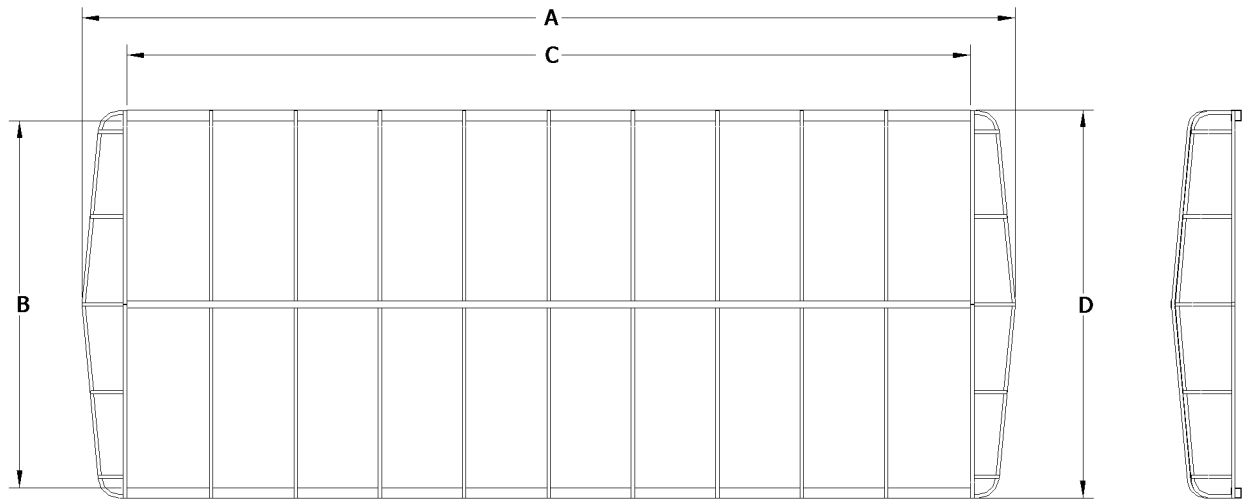

**ATTACHMENT**

Ball bungees wrap around each bow on the sides

Hooked bungees attach to a ring welded to each bow on the ends

STANDARD VALANCE: 12" VALANCE

**OUTSIDE DIMENSIONS**

- A \_\_\_\_\_ OVERALL LENGTH OF FRAME
- B \_\_\_\_\_ INSIDE WIDTH OF FRAME
- C \_\_\_\_\_ LENGTH OF SIDE RAILS  
(W/O ENDS)
- D \_\_\_\_\_ OUTSIDE WIDTH OF FRAME

**\*\*If dimensions don't match above,  
fill out detail sheet on page 3\*\***

Attn: \_\_\_\_\_

**Hewitt Flared Front Frame  
Specification Sheet**

**\*ALL MEASUREMENTS (±1")**

PART NO. FLARED FRONT	SIZE	OVERALL LENGTH "A"	INSIDE WIDTH "B"	SIDE RAIL LENGTH "C"	OUTSIDE WIDTH "D"
HW2700138	27' X 138"	27' 3"	132"	24'	138"
HW2900138	29' X 138"	29' 3"	132"	26'	138"
HW3100138	31' X 138"	31' 3"	132"	28'	138"
HW3300138	33' X 138"	33' 3"	132"	30'	138"
HW3500138	35' X 138"	35' 3"	132"	32'	138"
HW3700138	37' X 138"	37' 3"	132"	34'	138"
HW4200138	42' X 138"	42' 3"	132"	39'	138"
HW4500138	45' X 138"	45' 3"	132"	42'	138"