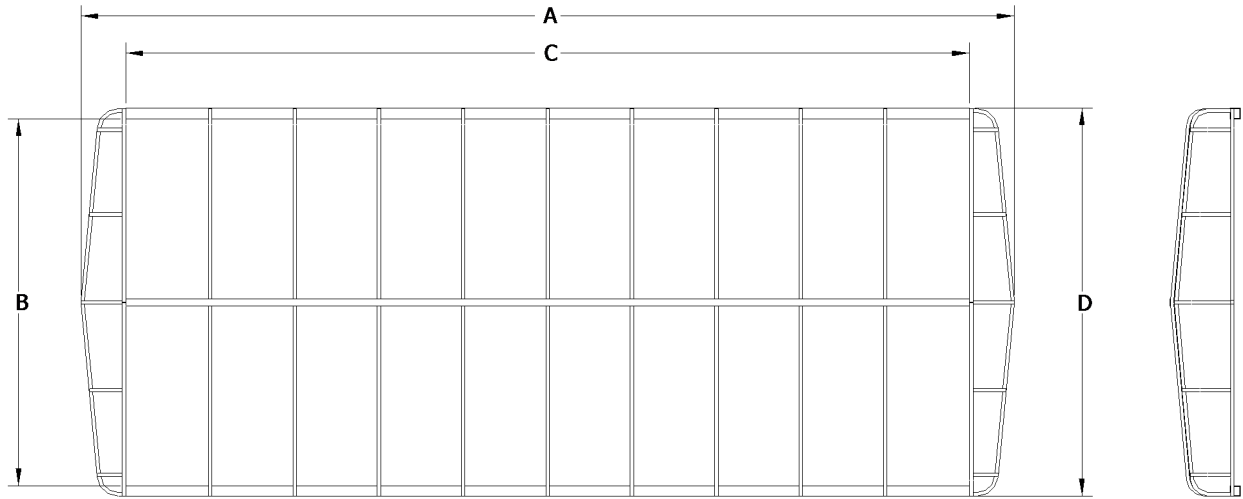

Attn: \_\_\_\_\_

**Hewitt Flared Front Frame  
Specification Sheet**

**\*ALL MEASUREMENTS (±1")**

PART NO. FLARED FRONT	SIZE	OVERALL LENGTH "A"	INSIDE WIDTH "B"	SIDE RAIL LENGTH "C"	OUTSIDE WIDTH "D"
HW1800100	18' X 100"	18'	94 1/2"	16'	100 1/2"
HW2000100	20' X 100"	20'	94 1/2"	18'	100 1/2"
HW2200100	22' X 100"	22'	94 1/2"	20'	100 1/2"
HW2400100	24' X 100"	24'	94 1/2"	22'	100 1/2"
HW2600100	26' X 100"	26'	94 1/2"	24'	100 1/2"
HW3000100	30' X 100"	30'	94 1/2"	28'	100 1/2"
HW1800110	18' X 110"	18'	104 1/2"	16'	110 1/2"
HW2000110	20' X 110"	20'	104 1/2"	18'	110 1/2"
HW2200110	22' X 110"	22'	104 1/2"	20'	110 1/2"
HW2400110	24' X 110"	24'	104 1/2"	22'	110 1/2"
HW2600110	26' X 110"	26'	104 1/2"	24'	110 1/2"
HW2800110	28' X 110"	28'	104 1/2"	26'	110 1/2"
HW3000110	30' X 110"	30'	104 1/2"	28'	110 1/2"
HW2300120	23' X 120"	23'	114"	20'	120"
HW2500120	25' X 120"	25'	114"	22'	120"
HW2700120	27' X 120"	27'	114"	24'	120"
HW2900120	29' X 120"	29'	114"	26'	120"
HW3100120	31' X 120"	31'	114"	28'	120"
HW1200138	12' X 138"	12' 3"	132"	9'	138"
HW2300138	23' X 138"	23' 3"	132"	20'	138"
HW2500138	25' X 138"	25' 3"	132"	22'	138"

**ATTACHMENT**

Ball bungees wrap around each bow on the sides

Hooked bungees attach to a ring welded to each bow on the ends

STANDARD VALANCE: 12" VALANCE

**OUTSIDE DIMENSIONS**

- A \_\_\_\_\_ OVERALL LENGTH OF FRAME
- B \_\_\_\_\_ INSIDE WIDTH OF FRAME
- C \_\_\_\_\_ LENGTH OF SIDE RAILS  
(W/O ENDS)
- D \_\_\_\_\_ OUTSIDE WIDTH OF FRAME