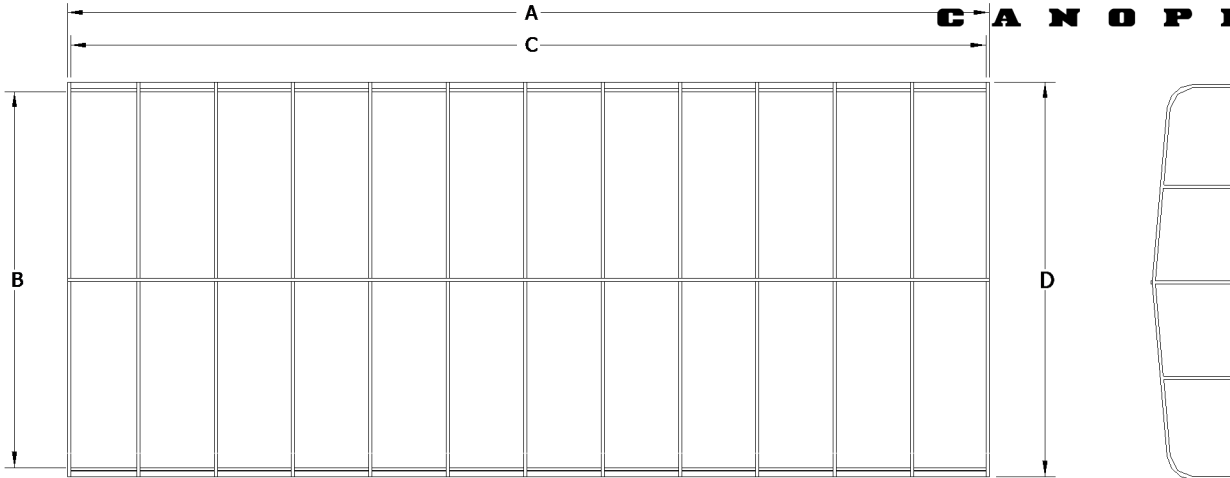

Attn: _____

DuraLift® Frame Specification Sheet

***ALL MEASUREMENTS (±1")**

PART NO.	SIZE	OVERALL LENGTH "A"	INSIDE WIDTH "B"	SIDE RAIL LENGTH "C"	OUTSIDE WIDTH "D"
DL2000096	20' X 96"	20'	96"	19' 8"	100"
DL0600108	6' X 108"	6'	108"	5' 8"	112"
DL1200108	12' X 108"	12'	108"	11' 8"	112"
DL1206108	12' 6" X 108"	12' 6"	108"	12' 2"	112"
DL1300108	13' X 108"	13'	108"	12' 8"	112"
DL1400108	14' X 108"	14'	108"	13' 8"	112"
DL1800108	18' X 108"	18'	108"	17' 8"	112"
DL2000108	20' X 108"	20'	108"	19' 8"	112"
DL2200108	22' X 108"	22'	108"	21' 8"	112"
DL2400108	24' X 108"	24'	108"	23' 8"	112"
DL2600108	26' X 108"	26'	108"	25' 8"	112"
DL0602120	6' 2" X 120"	6' 2"	116"	5' 10"	120"
DL1200120	12' X 120"	12'	116"	11' 8"	120"
DL2000120	20' X 120"	20'	116"	19' 8"	120"
DL2200120	22' X 120"	22'	116"	21' 8"	120"
DL2400120	24' X 120"	24'	116"	23' 8"	120"
DL2600120	26' X 120"	26'	116"	25' 8"	120"
DL2800120	28' X 120"	28'	116"	27' 8"	120"
DL3000120	30' X 120"	30'	116"	29' 8"	120"
DL3600120	36' X 120"	36'	116"	35' 8"	120"
DL2000132	20' X 132"	20'	132"	19' 8"	138"
DL2400132	24' X 132"	24'	132"	23' 8"	138"
DL2600132	26' X 132"	26'	132"	25' 8"	138"
DL2800132	28' X 132"	28'	132"	27' 8"	138"
DL3000132	30' X 132"	30'	132"	29' 8"	138"
DL3200132	32' X 132"	32'	132"	31' 8"	138"

ATTACHMENT

Grommet strip with customer supplied zip ties.

STANDARD VALANCE: 8" VALANCE

OUTSIDE DIMENSIONS

- A _____ OVERALL LENGTH OF FRAME
- B _____ INSIDE WIDTH OF FRAME
- C _____ LENGTH OF SIDE RAILS (W/O ENDS)
- D _____ OUTSIDE WIDTH OF FRAME