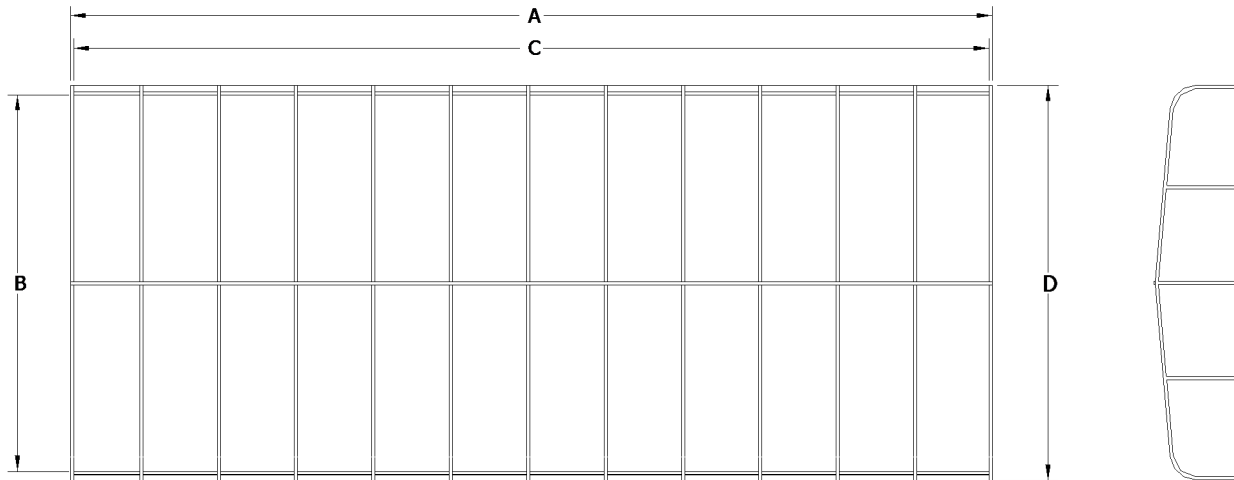

Attn: _____

DuraLift® Frame Specification Sheet

***ALL MEASUREMENTS (±1")**

PART NO.	SIZE	OVERALL LENGTH "A"	INSIDE WIDTH "B"	SIDE RAIL LENGTH "C"	OUTSIDE WIDTH "D"
DL2000096	20' X 96"	20'	96"	19' 8"	100"
DL0600108	6' X 108"	6'	108"	5' 8"	112"
DL1200108	12' X 108"	12'	108"	11' 8"	112"
DL1206108	12' 6" X 108"	12' 6"	108"	12' 2"	112"
DL1300108	13' X 108"	13'	108"	12' 8"	112"
DL1400108	14' X 108"	14'	108"	13' 8"	112"
DL1800108	18' X 108"	18'	108"	17' 8"	112"
DL2000108	20' X 108"	20'	108"	19' 8"	112"
DL2200108	22' X 108"	22'	108"	21' 8"	112"
DL2400108	24' X 108"	24'	108"	23' 8"	112"
DL2600108	26' X 108"	26'	108"	25' 8"	112"
DL0602120	6' 2" X 120"	6' 2"	116"	5' 10"	120"
DL1200120	12' X 120"	12'	116"	11' 8"	120"
DL2000120	20' X 120"	20'	116"	19' 8"	120"
DL2200120	22' X 120"	22'	116"	21' 8"	120"
DL2400120	24' X 120"	24'	116"	23' 8"	120"
DL2600120	26' X 120"	26'	116"	25' 8"	120"
DL2800120	28' X 120"	28'	116"	27' 8"	120"
DL3000120	30' X 120"	30'	116"	29' 8"	120"
DL3600120	36' X 120"	36'	116"	35' 8"	120"
DL2000132	20' X 132"	20'	132"	19' 8"	138"
DL2400132	24' X 132"	24'	132"	23' 8"	138"
DL2600132	26' X 132"	26'	132"	25' 8"	138"
DL2800132	28' X 132"	28'	132"	27' 8"	138"
DL3000132	30' X 132"	30'	132"	29' 8"	138"
DL3200132	32' X 132"	32'	132"	31' 8"	138"

Fax 1.605.369.2112

Attn: _____

DuraLift Frame Specification Sheet

***ALL MEASUREMENTS (±1")**

PART NO.	SIZE	OVERALL LENGTH "A"	INSIDE WIDTH "B"	SIDE RAIL LENGTH "C"	OUTSIDE WIDTH "D"
DL3400132	34' X 132"	34'	132"	33' 8"	138"
DL3600132	36' X 132"	36'	132"	35' 8"	138"
DL1000144	10' X 144"	10'	140"	9' 8"	144"
DL1800156	18' X 156"	18'	152"	17' 8"	156"
DL3200156	32' X 156"	32'	152"	31' 8"	156"
DL3400156	34' X 156"	34'	152"	33' 8"	156"
DL3500156	35' X 156"	35'	152"	34' 8"	156"
DL3800156	38' X 156"	38'	152"	37' 8"	156"
DL4000156	40' X 156"	40'	152"	39' 8"	156"